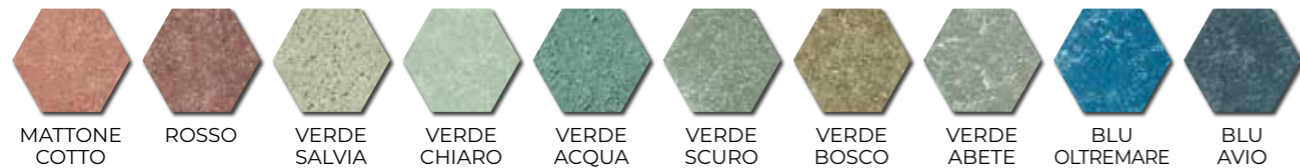

LikeaBee è disponibile nelle superfici:
CROMIE: Compact, Consolare, Lappato,
in 20 colori e 3 formati
PIETRE: Naturale, Fiammata, Lappata,
in 6 colori e 3 formati

*Drawing from the past to design the future:
the LikeABee collection evokes tradition with the hexagonal shape,
synonymous of constructive efficiency, and transposes it
in a contemporary key, giving substance to the imagination.*

*LikeaBee is available in the surfaces:
CROMIE: Compact, Consolare, Lappato,
in 20 colors and 3 sizes
PIETRE: Naturale, Fiammata, Lappata,
in 6 colors and 3 sizes.*

LikeABee

Cromie

COMPACT

CONSOLARE

LAPPATO

LikeABee

Pietre

NATURALE

FIAMMATA

LAPPATA

Formati disponibili nelle collezioni Cromie e Pietre
 Sizes available in Cromie and Pietre collections

LikeABee_Pietre_Naturale, Fiammata e Lappata_Quarzite Bianca 14,5x16,5